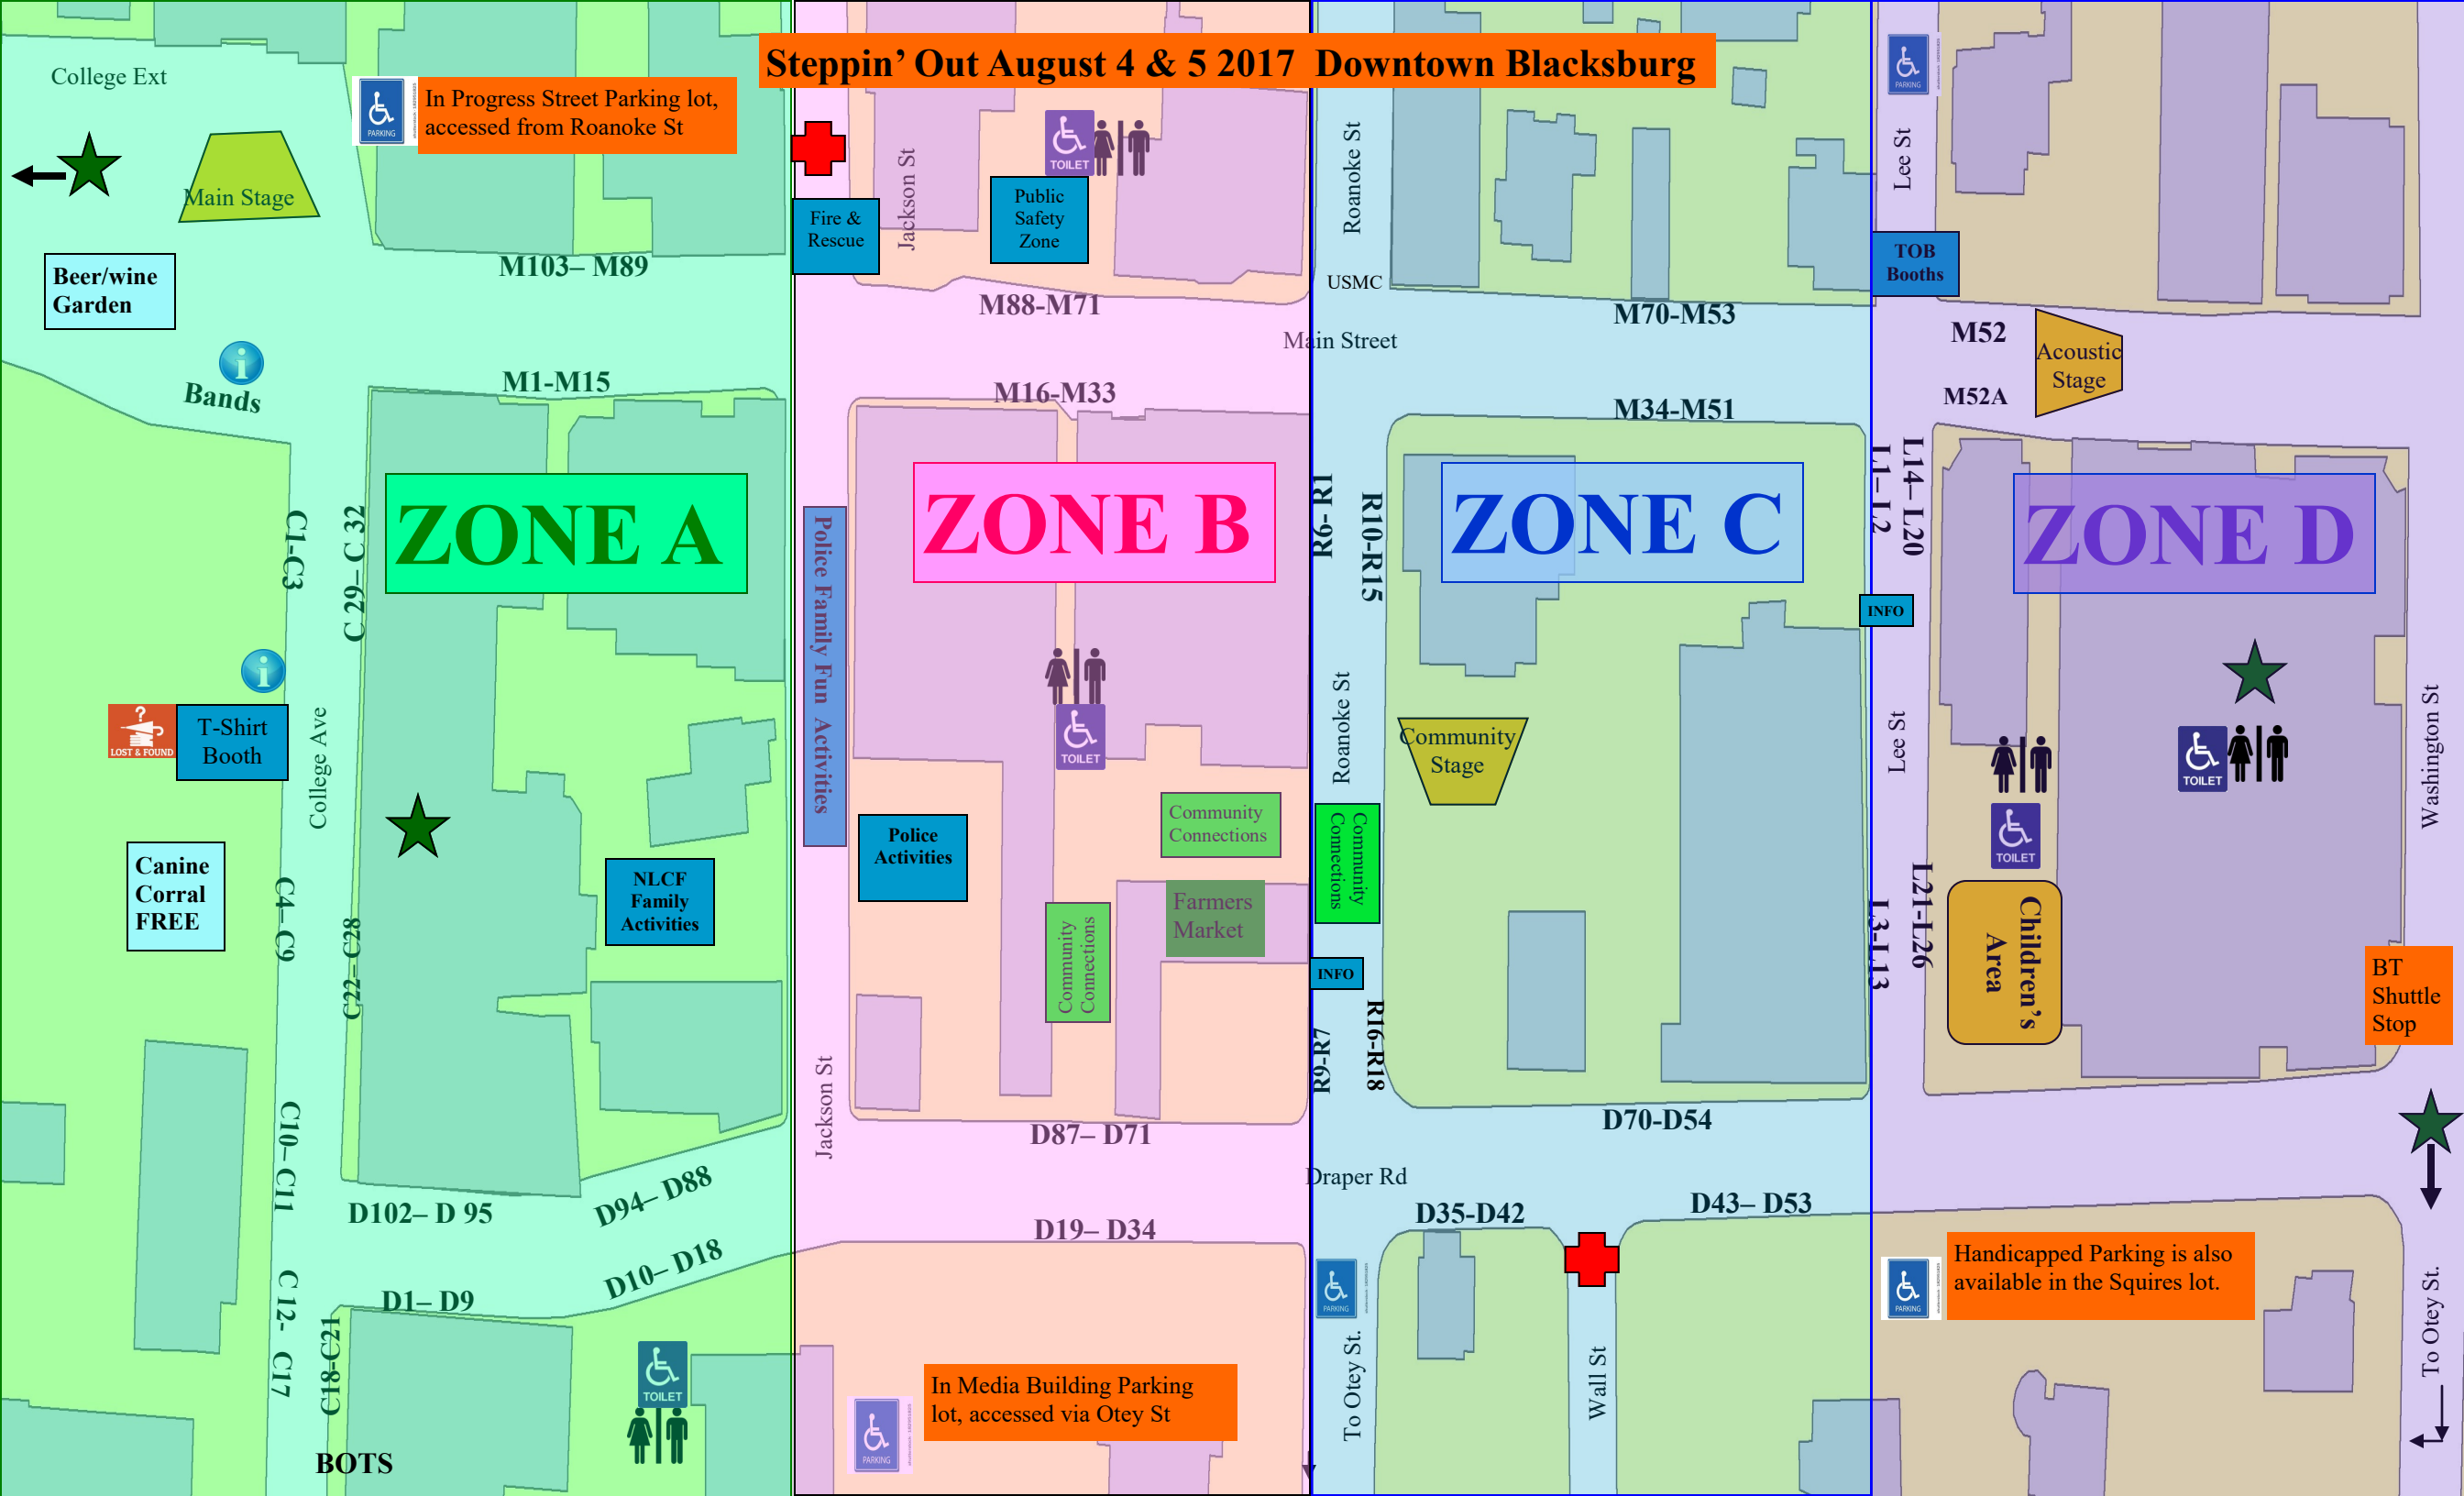

Steppin' Out August 4 & 5 2017 Downtown Blacksburg

In Progress Street Parking lot, accessed from Roanoke St

Fire & Rescue

Public Safety Zone

TOB Booths

ZONE A

ZONE B

ZONE C

ZONE D

Beer/wine Garden

Bands

T-Shirt Booth

Canine Corral FREE

NLCF Family Activities

Police Family Fun Activities

Police Activities

Community Connections

Farmers Market

Community Connections

Community Stage

Children's Area

Handicapped Parking is also available in the Squires lot.

In Media Building Parking lot, accessed via Otey St

BT Shuttle Stop

Wall St

Lee St

L14- L20

Lee St

L21-L26

Lee St

Washington St

To Otey St.